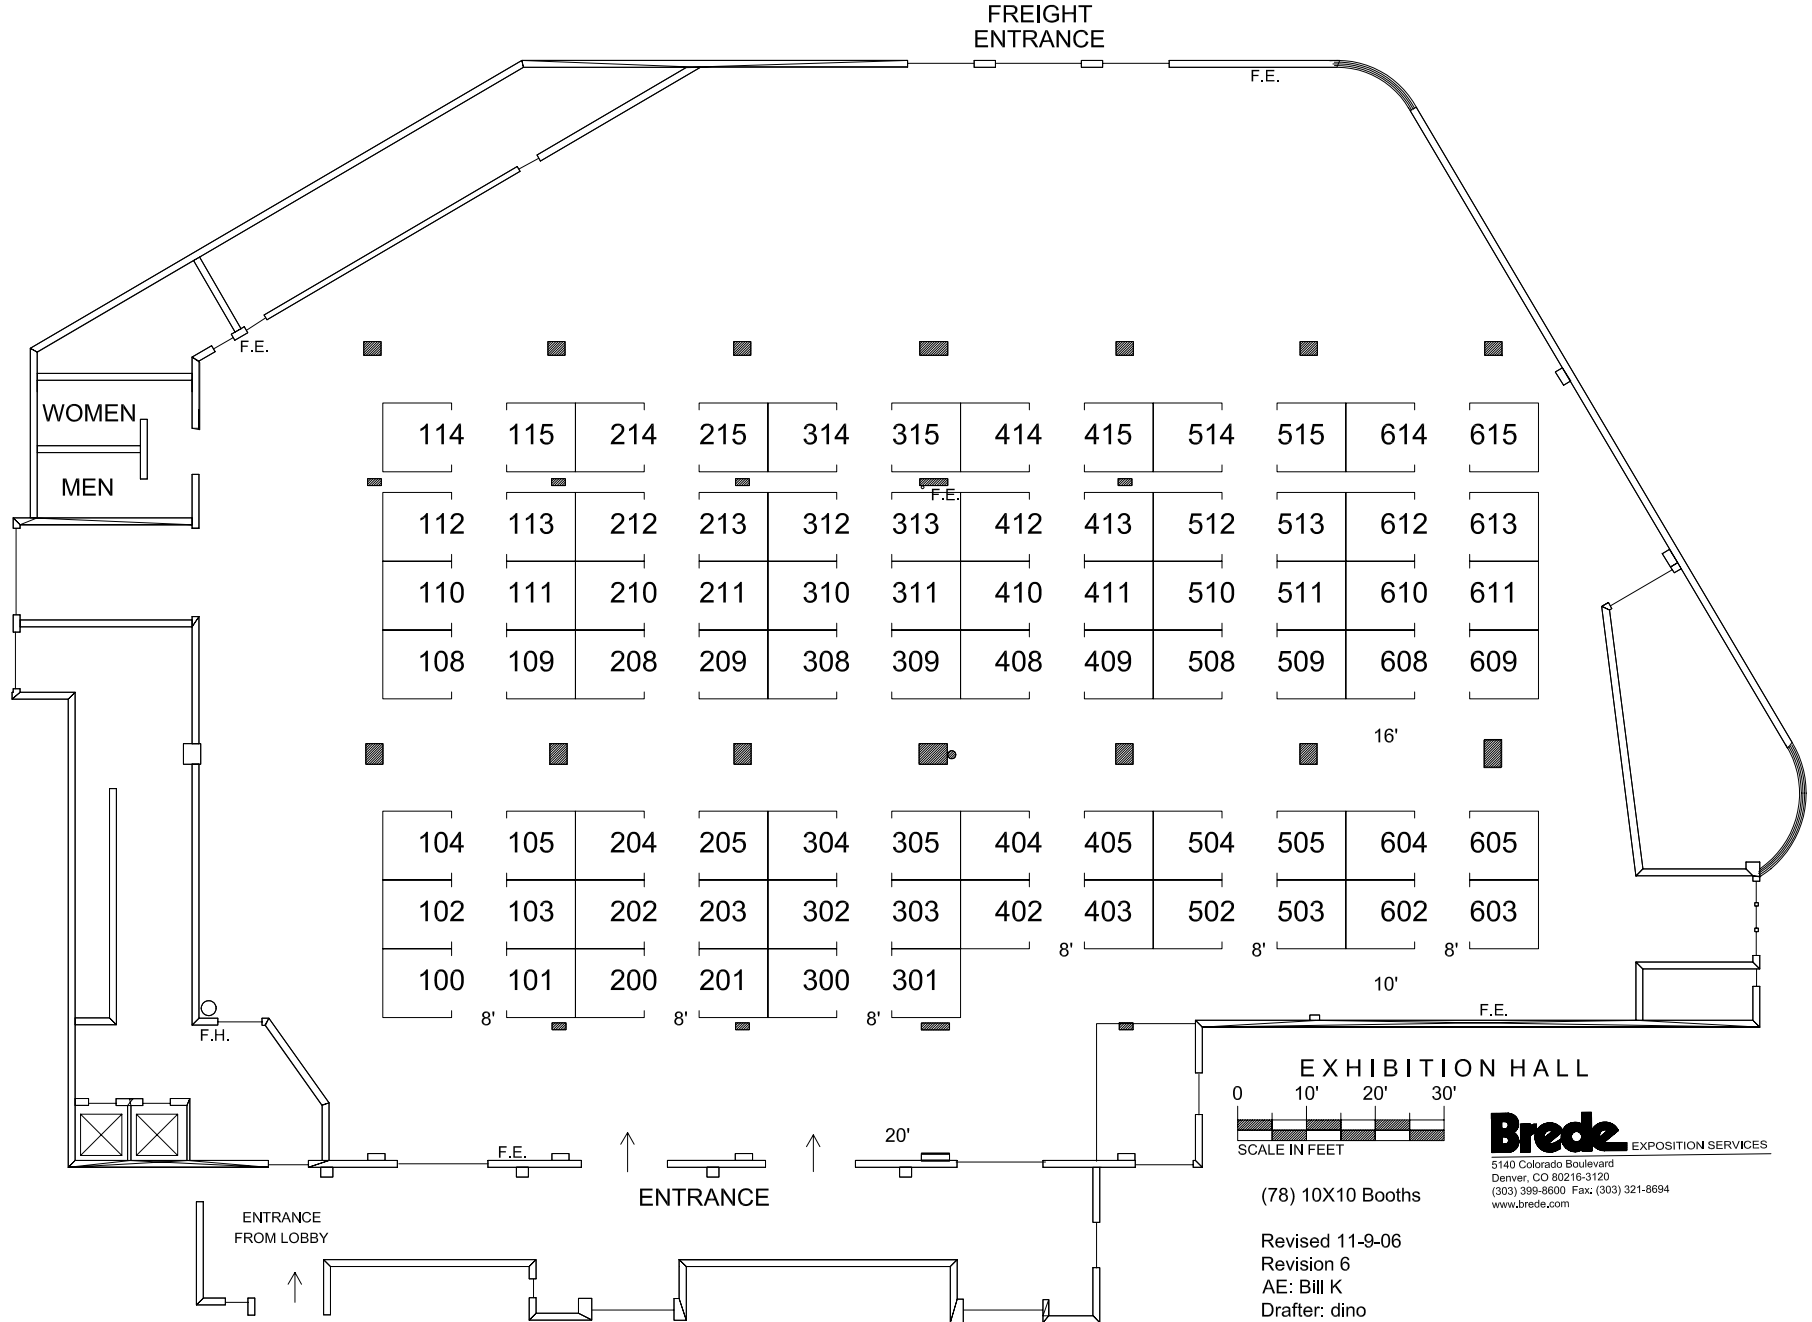

AMATYC '07

November 1-4, 2007
 Hyatt Regency, Exhibit Hall
 Minneapolis Minnesota

EXHIBITION HALL
 0 10' 20' 30'
 SCALE IN FEET

Brede EXPOSITION SERVICES
 5140 Colorado Boulevard
 Denver, CO 80216-3120
 (303) 399-8600 Fax: (303) 321-8694
 www.brede.com

(78) 10X10 Booths
 Revised 11-9-06
 Revision 6
 AE: Bill K
 Drafter: dino