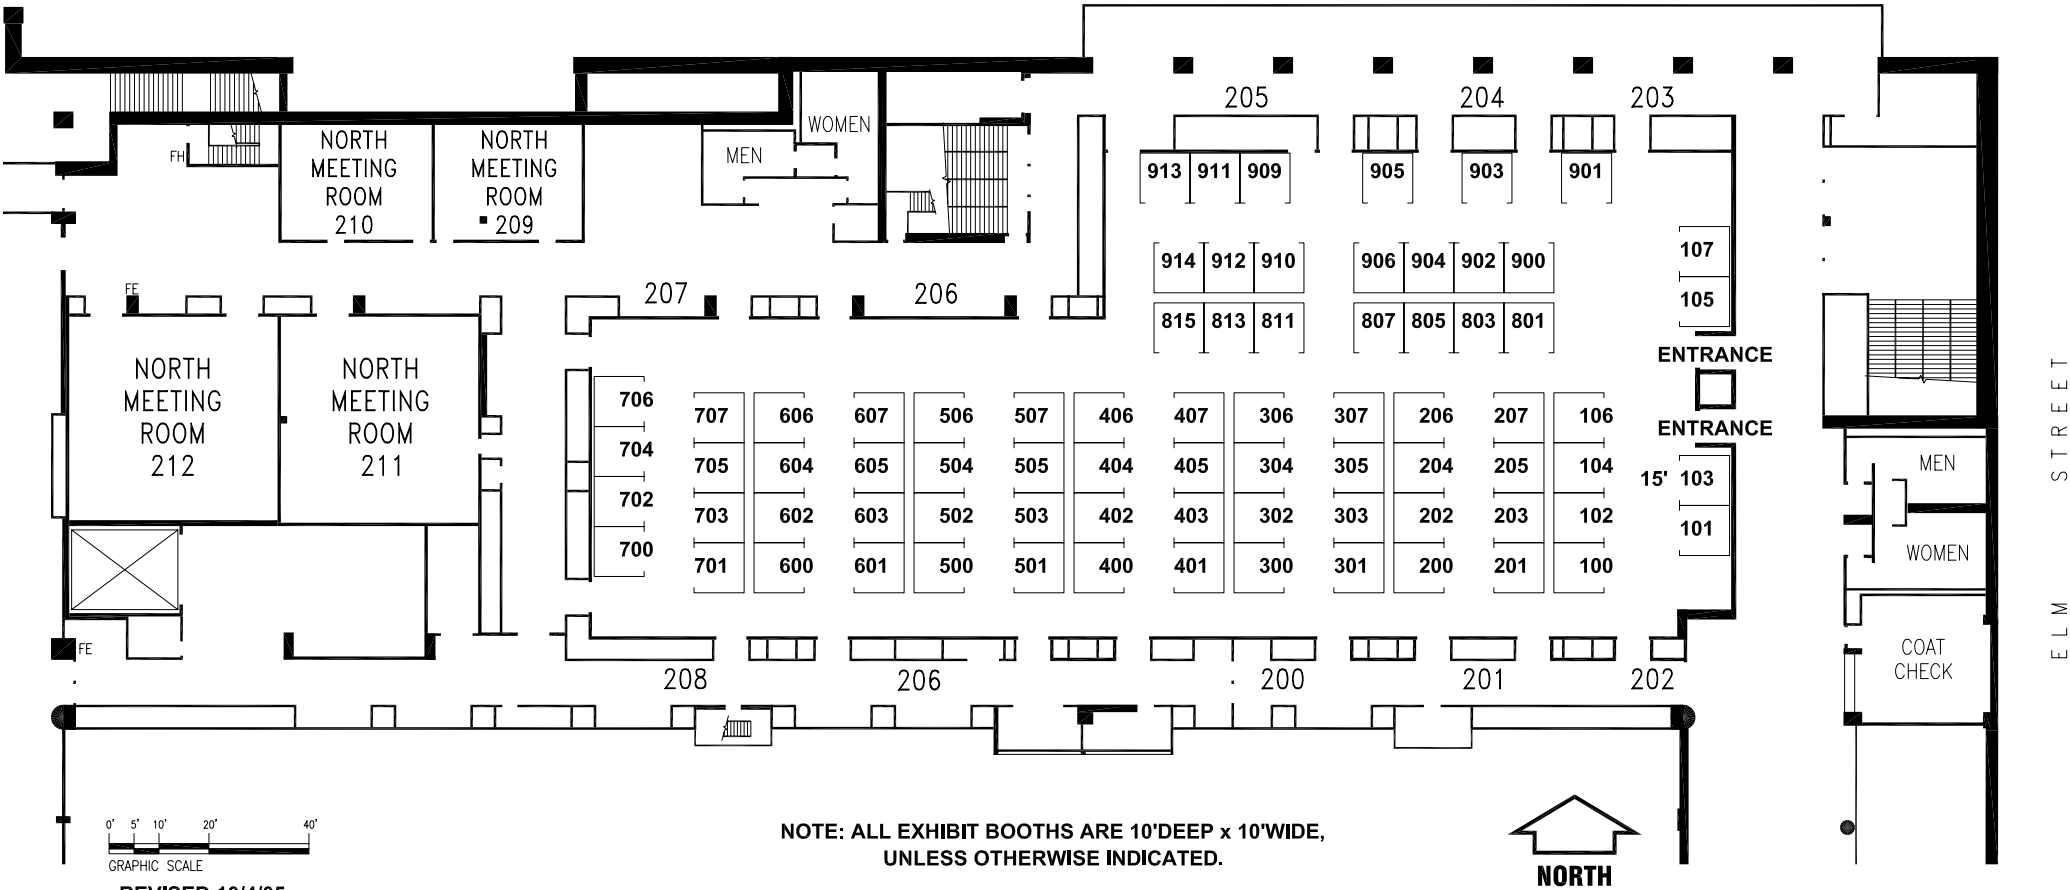

CINERGY CENTER

CINCINNATI, OHIO

SIXTH STREET

AMATYC

NOVEMBER 2-5, 2006

Brede EXPOSITION SERVICES

5140 Colorado Boulevard
 Denver, CO 80216-3120
 (303) 399-8600 Fax: (303) 321-8694
 www.brede.com

ELM STREET